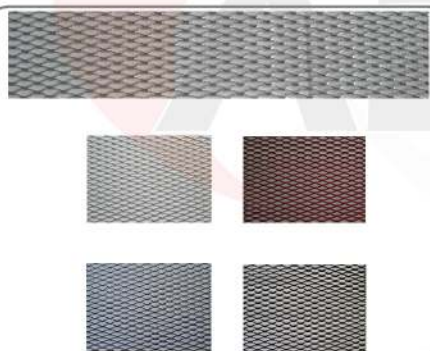

REJILLA ALUMINIO

Rejilla Aluminio para Fascia Ancha: 100cm x 33 cm Delgada: 120cm x 20 cm Colores: Cromada, Gris, Roja, Azul y Negra

037-009